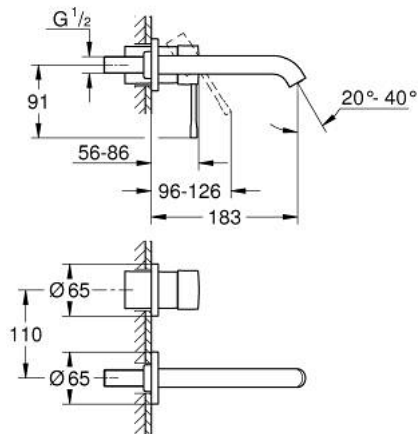

19 408 DA1 ESSENCE 2-HOLE BASIN MIXER M-SIZE

PRODUCT DESCRIPTION

- Colour: warm sunset
- wall mounted
- trim set for use with rough-in set 23 571 000 / 32 635 000
- without concealed body
- metal escutcheon
- metal lever
- GROHE LongLife finish
- mousseur 5.7 l/min
- GROHE AquaGuide adjustable mousseur
- centre distance 110 mm
- projection 183 mm

19 408 DA1 ESSENCE 2-HOLE BASIN MIXER M-SIZE

SPARE PARTS, April 2022 – now

1: Lever (Spare part-nr. 46916DA0)

2: Biflo spout (Spare part-nr. 48638DA0)

2.1: Flow restrictor (Spare part-nr. 48480000)

2.2: Screw (Spare part-nr. 43094000)

3: Flush pipe extension (Spare part-nr. 46943000)*

* Optional accessories