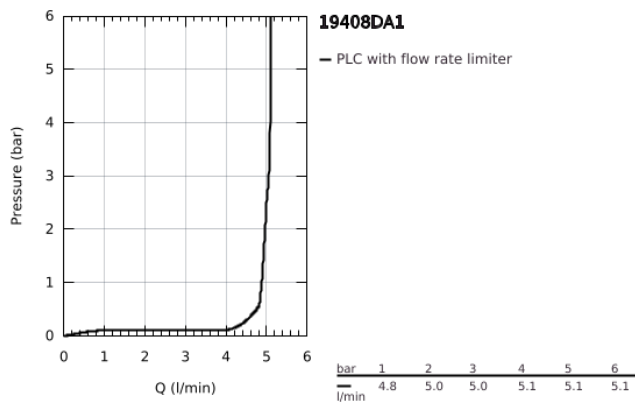

19 408 DA1 ESSENCE 2-HOLE BASIN MIXER M-SIZE

PRODUCT DESCRIPTION

- Colour: warm sunset
- wall mounted
- trim set for use with rough-in set 23 571 000 / 32 635 000
- without concealed body
- metal escutcheon
- metal lever
- GROHE LongLife finish
- mousseur 5.7 l/min
- GROHE AquaGuide adjustable mousseur
- centre distance 110 mm
- projection 183 mm

19 408 DA1 ESSENCE 2-HOLE BASIN MIXER M-SIZE

SPARE PARTS, April 2022 – now

1: Lever (Spare part-nr. 46916DA0)

2: Biflo spout (Spare part-nr. 48638DA0)

2.1: Flow restrictor (Spare part-nr. 48480000)

2.2: Screw (Spare part-nr. 43094000)