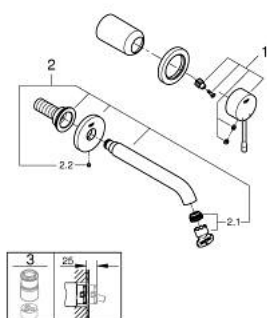

19 408 GL1 ESSENCE 2-HOLE BASIN MIXER M-SIZE

PRODUCT DESCRIPTION

- Colour: cool sunrise
- wall mounted
- trim set for use with rough-in set 23 571 000 / 32 635 000
- without concealed body
- metal escutcheon
- metal lever
- GROHE LongLife finish
- mousseur 5.7 l/min
- GROHE AquaGuide adjustable mousseur
- centre distance 110 mm
- projection 183 mm

19 408 GL1 ESSENCE 2-HOLE BASIN MIXER M-SIZE

SPARE PARTS, April 2022 – now

- 1: Lever (Spare part-nr. 46916GL0)
- 2: Biflo spout (Spare part-nr. 48638GL0)
- 2.1: Flow restrictor (Spare part-nr. 48480000)
- 2.2: Screw (Spare part-nr. 43094000)
- 3: Flush pipe extension (Spare part-nr. 46943000)*
- * Optional accessories