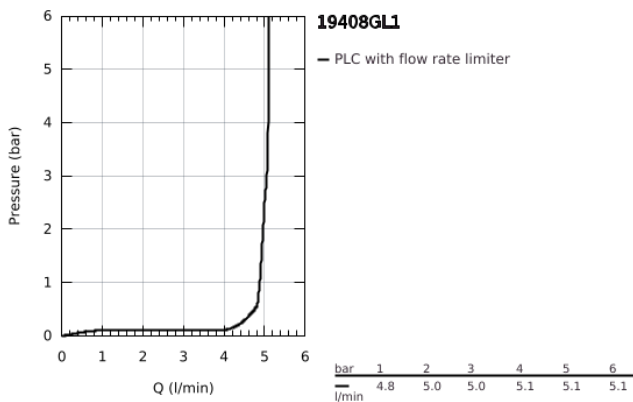

19 408 GL1 ESSENCE 2-HOLE BASIN MIXER M-SIZE

PRODUCT DESCRIPTION

- Colour: cool sunrise
- wall mounted
- trim set for use with rough-in set 23 571 000 / 32 635 000
- without concealed body
- metal escutcheon
- metal lever
- GROHE LongLife finish
- mousseur 5.7 l/min
- GROHE AquaGuide adjustable mousseur
- centre distance 110 mm
- projection 183 mm

19 408 GL1 ESSENCE 2-HOLE BASIN MIXER M-SIZE

SPARE PARTS, April 2022 – now

- 1: Lever (Spare part-nr. 46916GL0)
- 2: Biflo spout (Spare part-nr. 48638GL0)
- 2.1: Flow restrictor (Spare part-nr. 48480000)
- 2.2: Screw (Spare part-nr. 43094000)
- 3: Flush pipe extension (Spare part-nr. 46943000)*
- * Optional accessories