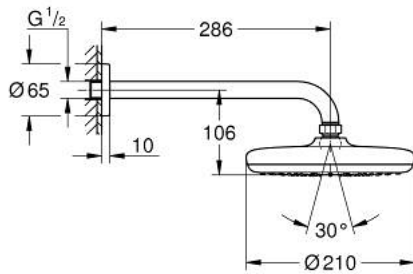

26 412 000 **TEMPESTA 210 HEAD SHOWER SET 286 MM, 1 SPRAY**

PRODUCT DESCRIPTION

- Colour: Chrome
- Consisting of:
 - head shower Tempesta 210 (26 410)
 - Rain spray pattern
 - maximum flow rate (at 3 bar): 8.5 l/min
 - Shower arm Rainshower 286 mm (28 576 000)
- GROHE EcoJoy - less water, perfect flow
- GROHE DreamSpray - perfect spray pattern
- GROHE SpeedClean - effortless limescale removal
- Inner WaterGuide - inner insulation for surface protection
- suitable for instantaneous heater

26 412 000 TEMPESTA 210 HEAD SHOWER SET 286 MM, 1 SPRAY

SPARE PARTS, July 2016 – now

- 1: Fibre seal dia. Ø 18,5 x Ø 12 x 2 (Spare part-nr. 0138900M)
- 2: Strainer (Spare part-nr. 48007000)
- 3: Escutcheon (Spare part-nr. 11741000)