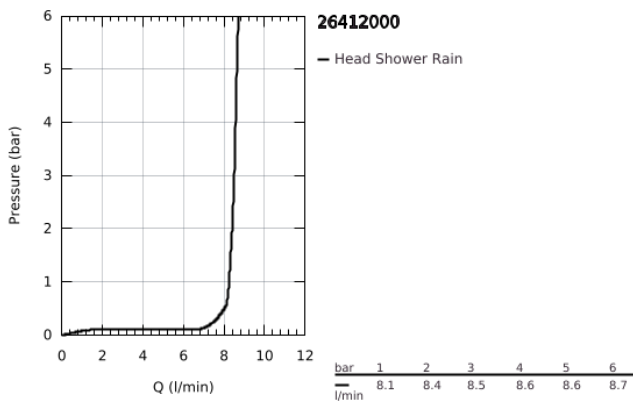

26 412 000 **TEMPESTA 210 HEAD SHOWER SET 286 MM, 1 SPRAY**

PRODUCT DESCRIPTION

- Colour: Chrome
- Consisting of:
 - head shower Tempesta 210 (26 410)
 - Rain spray pattern
 - maximum flow rate (at 3 bar): 8.5 l/min
 - Shower arm Rainshower 286 mm (28 576 000)
- GROHE EcoJoy - less water, perfect flow
- GROHE DreamSpray - perfect spray pattern
- GROHE SpeedClean - effortless limescale removal
- Inner WaterGuide - inner insulation for surface protection
- suitable for instantaneous heater

26 412 000 TEMPESTA 210 HEAD SHOWER SET 286 MM, 1 SPRAY

SPARE PARTS, July 2016 – now

- 1: Fibre seal dia. Ø 18,5 x Ø 12 x 2 (Spare part-nr. 0138900M)
- 2: Strainer (Spare part-nr. 48007000)
- 3: Escutcheon (Spare part-nr. 11741000)