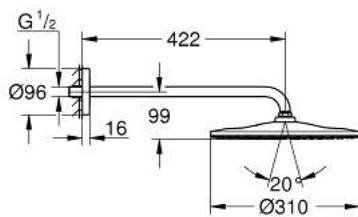

## 26 558 AL0 RAINSHOWER MONO 310 HEAD SHOWER SET 422 MM, 1 SPRAY

### PRODUCT DESCRIPTION

- Colour: brushed hard graphite
- Consisting of:
  - head shower Rainshower 310
  - spray pattern: GROHE PureRain
  - maximum flow rate (at 3 bar): 7.5 l/min
  - shower arm 422 mm
- GROHE EcoJoy - less water, perfect flow
- GROHE DreamSpray - perfect spray pattern
- GROHE LongLife finish
- GROHE SpeedClean - effortless limescale removal
- Inner WaterGuide - inner insulation for surface protection
- suitable for instantaneous heater

## 26 558 AL0 RAINSHOWER MONO 310 HEAD SHOWER SET 422 MM, 1 SPRAY

**SPARE PARTS**, September 2018 – now

1: Fibre seal dia.  $\varnothing$  18,5 x  $\varnothing$  12 x 2 (Spare part-nr. 0138900M)

2: Strainer (Spare part-nr. 48007000)