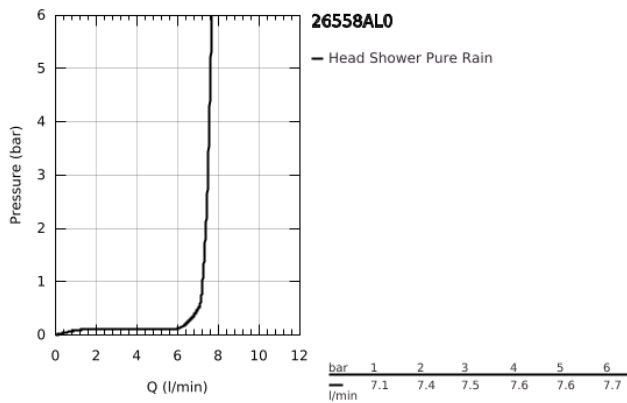

## 26 558 AL0 RAINSHOWER MONO 310 HEAD SHOWER SET 422 MM, 1 SPRAY

### PRODUCT DESCRIPTION

- Colour: brushed hard graphite
- Consisting of:
  - head shower Rainshower 310
  - spray pattern: GROHE PureRain
  - maximum flow rate (at 3 bar): 7.5 l/min
  - shower arm 422 mm
- GROHE EcoJoy - less water, perfect flow
- GROHE DreamSpray - perfect spray pattern
- GROHE LongLife finish
- GROHE SpeedClean - effortless limescale removal
- Inner WaterGuide - inner insulation for surface protection
- suitable for instantaneous heater

## 26 558 AL0 RAINSHOWER MONO 310 HEAD SHOWER SET 422 MM, 1 SPRAY

**SPARE PARTS**, September 2018 – now

1: Fibre seal dia.  $\varnothing$  18,5 x  $\varnothing$  12 x 2 (Spare part-nr. 0138900M)

2: Strainer (Spare part-nr. 48007000)