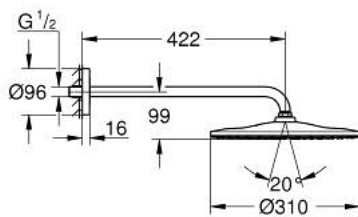

26 558 DL0 RAINSHOWER MONO 310 HEAD SHOWER SET 422 MM, 1 SPRAY

PRODUCT DESCRIPTION

- Colour: brushed warm sunset
- Consisting of:
 - head shower Rainshower 310
 - spray pattern: GROHE PureRain
 - maximum flow rate (at 3 bar): 7.5 l/min
 - shower arm 422 mm
- GROHE EcoJoy - less water, perfect flow
- GROHE DreamSpray - perfect spray pattern
- GROHE LongLife finish
- GROHE SpeedClean - effortless limescale removal
- Inner WaterGuide - inner insulation for surface protection
- suitable for instantaneous heater

26 558 DL0 RAINSHOWER MONO 310 HEAD SHOWER SET 422 MM, 1 SPRAY

SPARE PARTS, September 2018 – now

1: Fibre seal dia. Ø 18,5 x Ø 12 x 2 (Spare part-nr. 0138900M)

2: Strainer (Spare part-nr. 48007000)