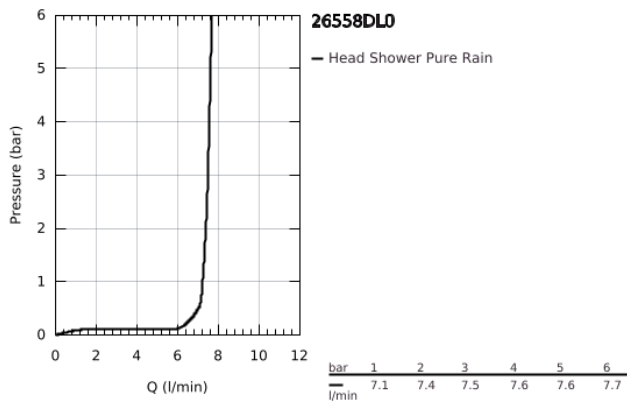

26 558 DL0 RAINSHOWER MONO 310 HEAD SHOWER SET 422 MM, 1 SPRAY

PRODUCT DESCRIPTION

- Colour: brushed warm sunset
- Consisting of:
 - head shower Rainshower 310
 - spray pattern: GROHE PureRain
 - maximum flow rate (at 3 bar): 7.5 l/min
 - shower arm 422 mm
- GROHE EcoJoy - less water, perfect flow
- GROHE DreamSpray - perfect spray pattern
- GROHE LongLife finish
- GROHE SpeedClean - effortless limescale removal
- Inner WaterGuide - inner insulation for surface protection
- suitable for instantaneous heater

26 558 DL0 RAINSHOWER MONO 310 HEAD SHOWER SET 422 MM, 1 SPRAY

SPARE PARTS, September 2018 – now

1: Fibre seal dia. Ø 18,5 x Ø 12 x 2 (Spare part-nr. 0138900M)

2: Strainer (Spare part-nr. 48007000)