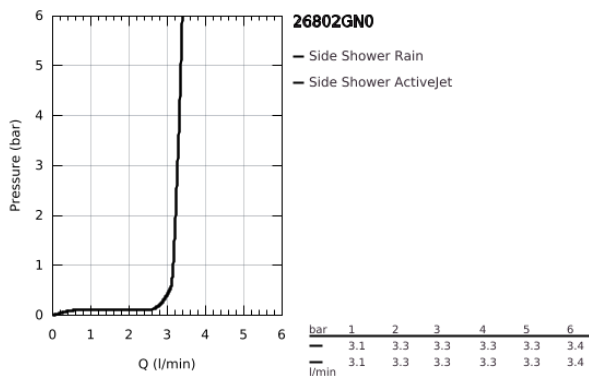

26 802 GN0 RAINSHOWER AQUA <P>BODY SPRAY CUBE 2 SPRAY</P>

PRODUCT DESCRIPTION

- Colour: brushed cool sunrise
- spray patterns: PureRain, ActiveJet
- including concealed body and compound seal
- 75 x 75 mm
- pivoting range $\pm 15^\circ$ rotatable
- connection thread 1/2"
- throw distance 600 mm
- GROHE EcoJoy - extra efficient water usage, perfect flow
- maximum flow rate (at 3 bar): 3.3 l/min
- GROHE DreamSpray - perfect spray pattern
- GROHE LongLife finish
- GROHE SpeedClean - effortless limescale removal
- min. recommended pressure 1.0 bar
- not suitable for instantaneous heater

26 802 GN0 RAINSHOWER AQUA <P>BODY SPRAY CUBE 2 SPRAY</P>

SPARE PARTS, November 2020 – now

1: Non-return valve (Spare part-nr. 48545000)