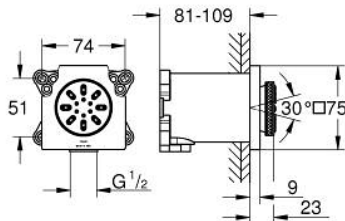

26 802 GN0 RAINSHOWER AQUA <P>BODY SPRAY CUBE 2 SPRAY</P>

PRODUCT DESCRIPTION

- Colour: brushed cool sunrise
- spray patterns: PureRain, ActiveJet
- including concealed body and compound seal
- 75 x 75 mm
- pivoting range $\pm 15^\circ$ rotatable
- connection thread 1/2"
- throw distance 600 mm
- GROHE EcoJoy - extra efficient water usage, perfect flow
- maximum flow rate (at 3 bar): 3.3 l/min
- GROHE DreamSpray - perfect spray pattern
- GROHE LongLife finish
- GROHE SpeedClean - effortless limescale removal
- min. recommended pressure 1.0 bar
- not suitable for instantaneous heater

26 802 GN0 RAINSHOWER AQUA <P>BODY SPRAY CUBE 2 SPRAY</P>

SPARE PARTS, November 2020 – now

1: Non-return valve (Spare part-nr. 48545000)