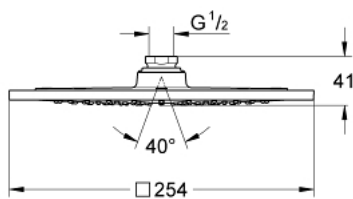

27 271 000 RAINSHOWER F-SERIES 10" HEAD SHOWER 1 SPRAY

PRODUCT DESCRIPTION

- Colour: Chrome
- Rain spray pattern
- 254 x 254 mm
- material: metal
- Ball joint +/- 20° rotatable
- connection thread 1/2"
- GROHE DreamSpray - perfect spray pattern
- GROHE LongLife finish
- GROHE SpeedClean - effortless limescale removal

27 271 000 **RAINSHOWER F-SERIES 10" HEAD SHOWER 1 SPRAY**

SPARE PARTS, August 2008 – now

1: Inlet valve assembly (Spare part-nr. 45933000)