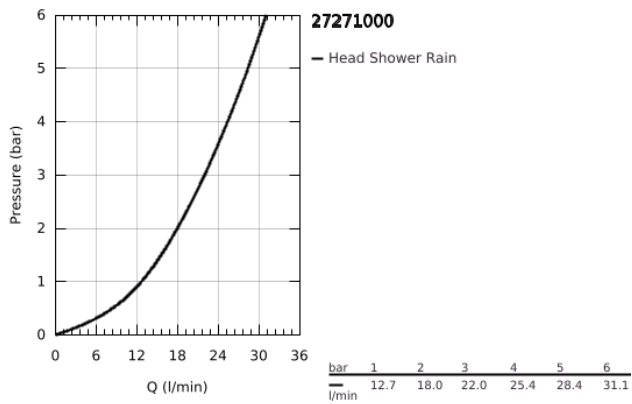

27 271 000 RAINSHOWER F-SERIES 10" HEAD SHOWER 1 SPRAY

PRODUCT DESCRIPTION

- Colour: Chrome
- Rain spray pattern
- 254 x 254 mm
- material: metal
- Ball joint +/- 20° rotatable
- connection thread 1/2"
- GROHE DreamSpray - perfect spray pattern
- GROHE LongLife finish
- GROHE SpeedClean - effortless limescale removal

27 271 000 **RAINSHOWER F-SERIES 10" HEAD SHOWER 1 SPRAY**

SPARE PARTS, August 2008 – now

1: Inlet valve assembly (Spare part-nr. 45933000)