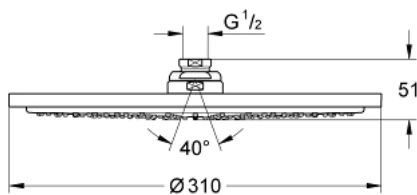

27 477 000 RAINSHOWER COSMOPOLITAN 310 HEAD SHOWER 1 SPRAY

PRODUCT DESCRIPTION

- Colour: Chrome
- Rain spray pattern
- maximum flow rate (at 3 bar): 12.5 l/min
- Ø 310 mm
- material: metal
- ball joint with turning angle $20^\circ \pm 20^\circ$
- connection thread $1/2"$
- GROHE DreamSpray - perfect spray pattern
- GROHE LongLife finish
- GROHE SpeedClean - effortless limescale removal

27 477 000 **RAINSHOWER COSMOPOLITAN 310 HEAD SHOWER 1 SPRAY**

SPARE PARTS, January 2010 – now

1: Inlet valve assembly (Spare part-nr. 45933000)