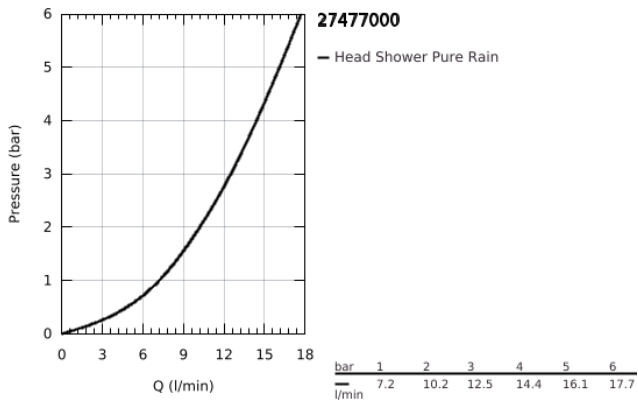

27 477 000 RAINSHOWER COSMOPOLITAN 310 HEAD SHOWER 1 SPRAY

PRODUCT DESCRIPTION

- Colour: Chrome
- Rain spray pattern
- maximum flow rate (at 3 bar): 12.5 l/min
- Ø 310 mm
- material: metal
- ball joint with turning angle $20^\circ \pm 20^\circ$
- connection thread $1/2"$
- GROHE DreamSpray - perfect spray pattern
- GROHE LongLife finish
- GROHE SpeedClean - effortless limescale removal

27 477 000 **RAINSHOWER COSMOPOLITAN 310 HEAD SHOWER 1 SPRAY**

SPARE PARTS, January 2010 – now

1: Inlet valve assembly (Spare part-nr. 45933000)