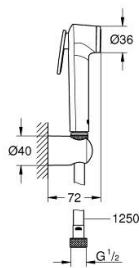

27 513 DC1 TEMPESTA-F TRIGGER SPRAY 30 WALL HOLDER SET 1 SPRAY

PRODUCT DESCRIPTION

- Colour: supersteel
- Consisting of:
 - hand shower with trigger control
 - maximum flow rate (at 3 bar): 8 l/min
 - wall shower holder
 - Silverflex Long-Life shower hose 1250 mm
 - GROHE EcoJoy - less water, perfect flow
 - GROHE LongLife finish
 - GROHE SpeedClean - effortless limescale removal
 - Inner WaterGuide - inner insulation for surface protection
 - TwistStop - to prevent hose from twisting
- Please refer to local norms regarding installation.

27 513 DC1 TEMPESTA-F TRIGGER SPRAY 30 WALL HOLDER SET 1 SPRAY

SPARE PARTS, July 2023 – now

1: Strainer (Spare part-nr. 0700200M)

2: non-return valves (Spare part-nr. 14165DCM)*

* Optional accessories