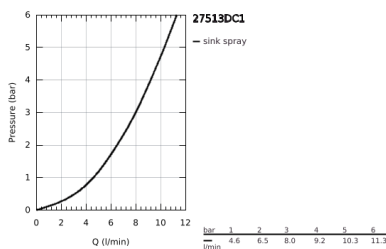

27 513 DC1 TEMPESTA-F TRIGGER SPRAY 30 WALL HOLDER SET 1 SPRAY

PRODUCT DESCRIPTION

- Colour: supersteel
- Consisting of:
 - hand shower with trigger control
 - maximum flow rate (at 3 bar): 8 l/min
 - wall shower holder
 - Silverflex Long-Life shower hose 1250 mm
 - GROHE EcoJoy - less water, perfect flow
 - GROHE LongLife finish
 - GROHE SpeedClean - effortless limescale removal
 - Inner WaterGuide - inner insulation for surface protection
 - TwistStop - to prevent hose from twisting
- Please refer to local norms regarding installation.

27 513 DC1 TEMPESTA-F TRIGGER SPRAY 30 WALL HOLDER SET 1 SPRAY

SPARE PARTS, July 2023 – now

1: Strainer (Spare part-nr. 0700200M)

2: non-return valves (Spare part-nr. 14165DCM)*

* Optional accessories