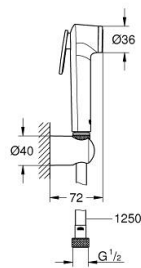

## 27 513 DL1 TEMPESTA-F TRIGGER SPRAY 30 WALL HOLDER SET 1 SPRAY

### PRODUCT DESCRIPTION

- Colour: brushed warm sunset
- Consisting of:
  - hand shower with trigger control
  - maximum flow rate (at 3 bar): 8 l/min
  - wall shower holder
  - Silverflex Long-Life shower hose 1250 mm
  - GROHE EcoJoy - less water, perfect flow
  - GROHE LongLife finish
  - GROHE SpeedClean - effortless limescale removal
  - Inner WaterGuide - inner insulation for surface protection
  - TwistStop - to prevent hose from twisting
- Please refer to local norms regarding installation.

## 27 513 DL1 TEMPESTA-F TRIGGER SPRAY 30 WALL HOLDER SET 1 SPRAY

**SPARE PARTS**, May 2023 – now

1: Strainer (Spare part-nr. 0700200M)

2: non-return valves (Spare part-nr. 14165DLM)\*

\* Optional accessories