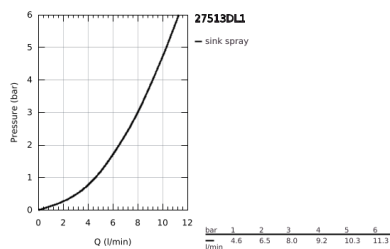

## 27 513 DL1 TEMPESTA-F TRIGGER SPRAY 30 WALL HOLDER SET 1 SPRAY

### PRODUCT DESCRIPTION

- Colour: brushed warm sunset
- Consisting of:
  - hand shower with trigger control
  - maximum flow rate (at 3 bar): 8 l/min
  - wall shower holder
  - Silverflex Long-Life shower hose 1250 mm
  - GROHE EcoJoy - less water, perfect flow
  - GROHE LongLife finish
  - GROHE SpeedClean - effortless limescale removal
  - Inner WaterGuide - inner insulation for surface protection
  - TwistStop - to prevent hose from twisting
- Please refer to local norms regarding installation.