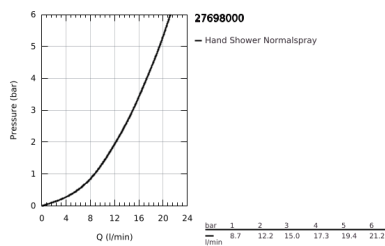

27 698 000 EUPHORIA CUBE STICK HAND SHOWER 1 SPRAY

PRODUCT DESCRIPTION

- Colour: Chrome
- spray pattern: Standard spray
- maximum flow rate (at 3 bar): 15 l/min
- GROHE DreamSpray - perfect spray pattern
- GROHE LongLife finish
- GROHE SpeedClean - effortless limescale removal
- Inner WaterGuide - inner insulation for surface protection
- Universal Mounting System. Fits all standard shower hoses