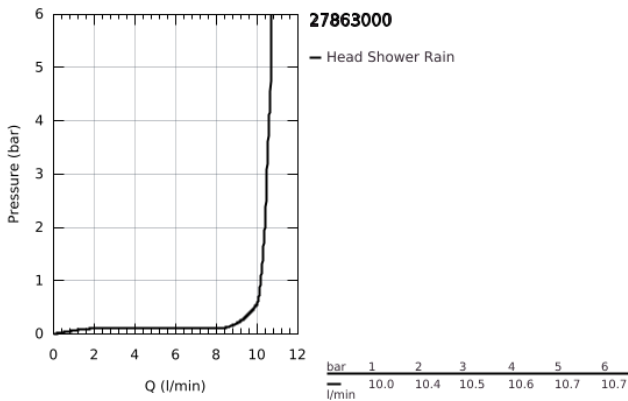

27 863 000 **RAINSHOWER ALLURE 230 CEILING SHOWER 1 SPRAY**

PRODUCT DESCRIPTION

- Colour: Chrome
- Rain spray pattern
- 230 x 230 mm
- material: metal
- connection thread 1/2"
- GROHE DreamSpray - perfect spray pattern
- GROHE LongLife finish
- GROHE SpeedClean - effortless limescale removal

27 863 000 **RAINSHOWER ALLURE 230 CEILING SHOWER 1 SPRAY**

SPARE PARTS, August 2018 – now

1: Inlet valve assembly (Spare part-nr. 48471000)

2: Fibre seal dia. \varnothing 18,5 x \varnothing 12 x 2 (Spare part-nr. 0138900M)