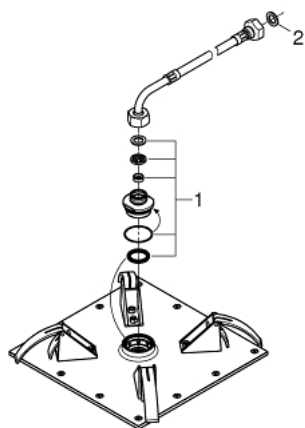

27 863 000 **RAINSHOWER ALLURE 230 CEILING SHOWER 1 SPRAY**

PRODUCT DESCRIPTION

- Colour: Chrome
- Rain spray pattern
- 230 x 230 mm
- material: metal
- connection thread 1/2"
- GROHE DreamSpray - perfect spray pattern
- GROHE LongLife finish
- GROHE SpeedClean - effortless limescale removal

27 863 000 **RAINSHOWER ALLURE 230 CEILING SHOWER 1 SPRAY**

SPARE PARTS, August 2018 – now

1: Inlet valve assembly (Spare part-nr. 48471000)

2: Fibre seal dia. \varnothing 18,5 x \varnothing 12 x 2 (Spare part-nr. 0138900M)