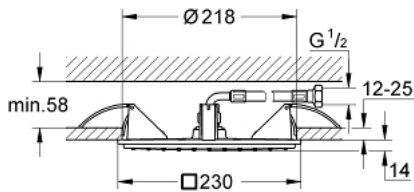

27 863 000 **RAINSHOWER ALLURE 230 CEILING SHOWER 1 SPRAY**

PRODUCT DESCRIPTION

- Colour: Chrome
- Rain spray pattern
- 230 x 230 mm
- material: metal
- connection thread 1/2"
- GROHE DreamSpray - perfect spray pattern
- GROHE LongLife finish
- GROHE SpeedClean - effortless limescale removal

27 863 000 **RAINSHOWER ALLURE 230 CEILING SHOWER 1 SPRAY**

SPARE PARTS, August 2018 – now

1: Inlet valve assembly (Spare part-nr. 48471000)

2: Fibre seal dia. \varnothing 18,5 x \varnothing 12 x 2 (Spare part-nr. 0138900M)