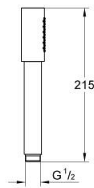

### PRODUCT DESCRIPTION

- Colour: Chrome
- spray pattern: Standard spray
- material: metal
- GROHE DreamSpray - perfect spray pattern
- GROHE LongLife finish
- GROHE SpeedClean - effortless limescale removal
- Inner WaterGuide - inner insulation for surface protection