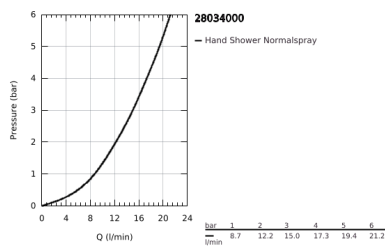

## 28 034 000 SENA STICK HAND SHOWER 1 SPRAY

### PRODUCT DESCRIPTION

- Colour: Chrome
- spray pattern: Standard spray
- material: metal
- GROHE DreamSpray - perfect spray pattern
- GROHE LongLife finish
- GROHE SpeedClean - effortless limescale removal
- Inner WaterGuide - inner insulation for surface protection