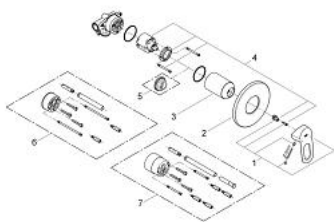

29 042 000 BAULoop SINGLE-LEVER SHOWER MIXER

PRODUCT DESCRIPTION

- Colour: chrome
- concealed installation
- consisting of:
- set for final installation
- concealed body (32 962 001)
- metal lever
- GROHE Long-Life 46 mm ceramic cartridge
- GROHE Long-Life finish
- adjustable flow rate limiter
- adjustable minimum flow rate approx. 2.5 l/min
- escutcheon- and shaft-sealing
- optional temperature limiter ref. no. 46 308

29 042 000 BAULOOP SINGLE-LEVER SHOWER MIXER

SPARE PARTS, December 2009 – spareParts.validDate.now

1: Lever (Order-nr. 46696000)

2: Escutcheon (Order-nr. 46773000)

3: Cap (Order-nr. 09038000)

4: Cartridge (Order-nr. 46048000)

5: Temperature limiter (Order-nr. 46308000)*

6: Extension set (Order-nr. 46191000)*

7: Extension set (Order-nr. 46343000)*

* Optional accessories