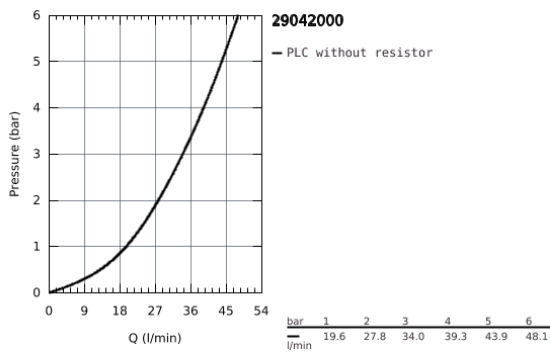

29 042 000 BAULoop SINGLE-LEVER SHOWER MIXER

PRODUCT DESCRIPTION

- Colour: chrome
- concealed installation
- consisting of:
- set for final installation
- concealed body (32 962 001)
- metal lever
- GROHE Long-Life 46 mm ceramic cartridge
- GROHE Long-Life finish
- adjustable flow rate limiter
- adjustable minimum flow rate approx. 2.5 l/min
- escutcheon- and shaft-sealing
- optional temperature limiter ref. no. 46 308

29 042 000 BAULOOP SINGLE-LEVER SHOWER MIXER

SPARE PARTS, December 2009 – spareParts.validDate.now

1: Lever (Order-nr. 46696000)

2: Escutcheon (Order-nr. 46773000)

3: Cap (Order-nr. 09038000)

4: Cartridge (Order-nr. 46048000)