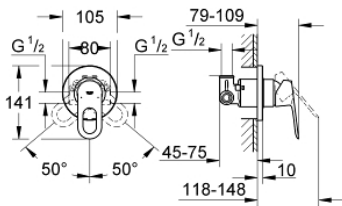

29 042 000 BAULoop SINGLE-LEVER SHOWER MIXER

PRODUCT DESCRIPTION

- Colour: chrome
- concealed installation
- consisting of:
- set for final installation
- concealed body (32 962 001)
- metal lever
- GROHE Long-Life 46 mm ceramic cartridge
- GROHE Long-Life finish
- adjustable flow rate limiter
- adjustable minimum flow rate approx. 2.5 l/min
- escutcheon- and shaft-sealing
- optional temperature limiter ref. no. 46 308

29 042 000 BAULOOP SINGLE-LEVER SHOWER MIXER

SPARE PARTS, December 2009 – spareParts.validDate.now

1: Lever (Order-nr. 46696000)

2: Escutcheon (Order-nr. 46773000)

3: Cap (Order-nr. 09038000)

4: Cartridge (Order-nr. 46048000)