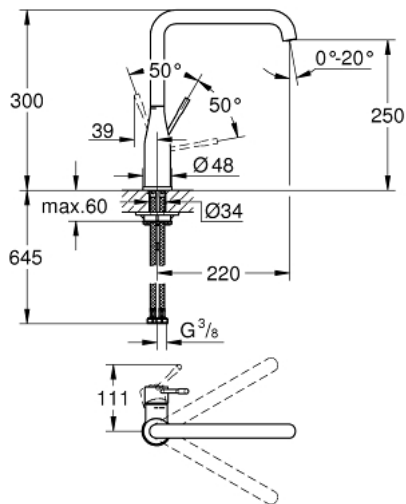

30 269 000 **ESSENCE SINGLE-LEVER SINK MIXER 1/2"**

PRODUCT DESCRIPTION

- Colour: chrome
- high spout
- single hole installation
- GROHE Long-Life finish
- GROHE SilkMove 28 mm ceramic cartridge
- GROHE AquaGuide adjustable mousseur
- swivelling tubular spout
- adjustable swivel area 0° / 150° / 360°
- flexible connection hoses
- metal fixation set
- integrated temperature limiter
- minimum pressure 1,0 bar

30 269 000 ESSENCE SINGLE-LEVER SINK MIXER 1/2"

UNITS PER PACKAGE , March 2016 – now

- 1: Lever (Order-nr. 46927000)
- 2: Cartridge (Order-nr. 46580000)
- 3: L-spout (Order-nr. 13376000)
- 3.1: Spray plate (Order-nr. 48270000)
- 3.2: O-ring dia. 13.5x2.75 mm (Order-nr. 0128500M)
- 3.3: Safety ring (Order-nr. 4826600M)
- 4: Shank mounting kit (Order-nr. 46671000)
- 5: Mounting wrench (Order-nr. 19017000)*