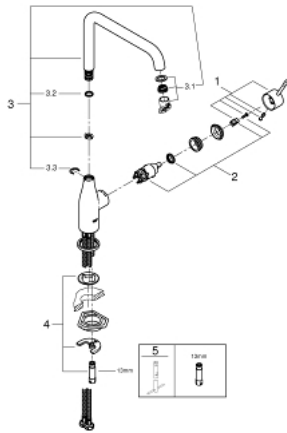

30 269 000 **ESSENCE SINGLE-LEVER SINK MIXER 1/2"**

PRODUCT DESCRIPTION

- Colour: chrome
- high spout
- single hole installation
- GROHE Long-Life finish
- GROHE SilkMove 28 mm ceramic cartridge
- GROHE AquaGuide adjustable mousseur
- swivelling tubular spout
- adjustable swivel area 0° / 150° / 360°
- flexible connection hoses
- metal fixation set
- integrated temperature limiter
- minimum pressure 1,0 bar

30 269 000 ESSENCE SINGLE-LEVER SINK MIXER 1/2"

UNITS PER PACKAGE , March 2016 – now

- 1: Lever (Order-nr. 46927000)
- 2: Cartridge (Order-nr. 46580000)
- 3: L-spout (Order-nr. 13376000)
- 3.1: Spray plate (Order-nr. 48270000)
- 3.2: O-ring dia. 13.5x2.75 mm (Order-nr. 0128500M)
- 3.3: Safety ring (Order-nr. 4826600M)
- 4: Shank mounting kit (Order-nr. 46671000)
- 5: Mounting wrench (Order-nr. 19017000)*