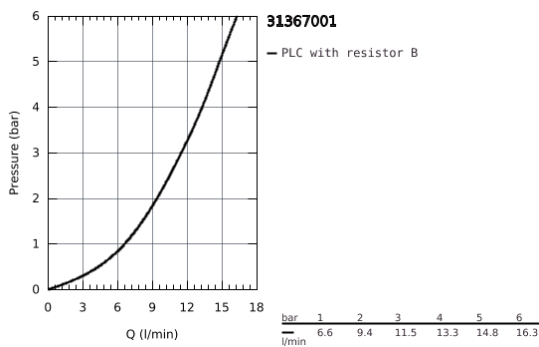

31 367 001 BAUEDGE SINGLE-LEVER SINK MIXER 1/2"

PRODUCT DESCRIPTION

- Colour: Chrome
- high spout
- monobloc installation
- GROHE Long-Life finish
- GROHE Long-Life 28 mm ceramic cartridge
- Lead and Nickel Free Inner Water Ways
- spout with mousseur
- swivel tubular spout
- swivel area 360°
- flexible connection hoses
- metal fixation set
- for installation on a max. 40 mm worktop fixation set 48 384 000 is needed

31 367 001 BAUEDGE SINGLE-LEVER SINK MIXER 1/2"

SPARE PARTS, April 2020 – now

1: Cartridge (Spare part-nr. 46963000)

2: Flow restrictor (Spare part-nr. 13967000)

3: Mounting set (Spare part-nr. 48477000)

4: Shank fastening assembly (Spare part-nr. 48384000)*