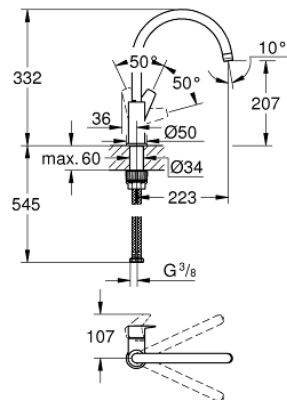

31 367 001 BAUEDGE SINGLE-LEVER SINK MIXER 1/2"

PRODUCT DESCRIPTION

- Colour: Chrome
- high spout
- monobloc installation
- GROHE Long-Life finish
- GROHE Long-Life 28 mm ceramic cartridge
- Lead and Nickel Free Inner Water Ways
- spout with mousseur
- swivel tubular spout
- swivel area 360°
- flexible connection hoses
- metal fixation set
- for installation on a max. 40 mm worktop fixation set 48 384 000 is needed

31 367 001 BAUEDGE SINGLE-LEVER SINK MIXER 1/2"

SPARE PARTS, April 2020 – now

1: Cartridge (Spare part-nr. 46963000)

2: Flow restrictor (Spare part-nr. 13967000)

3: Mounting set (Spare part-nr. 48477000)

4: Shank fastening assembly (Spare part-nr. 48384000)*