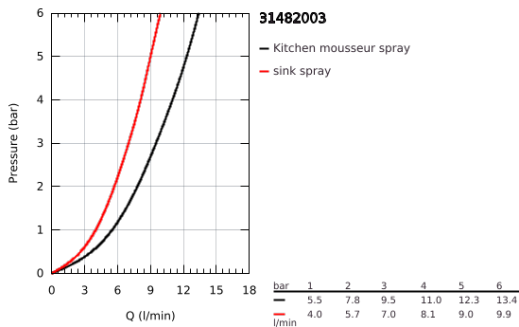

31 482 003 **EUROSTYLE COSMOPOLITAN SINGLE-LEVER SINK MIXER 1/2"**

PRODUCT DESCRIPTION

- Colour: Chrome
- high spout
- monobloc installation
- GROHE LongLife finish
- GROHE SilkMove 35 mm ceramic cartridge
- Easy Docking Function guarantees easy retraction and smooth docking back to the starting position
- Protected Water Ways no contact of water with lead or nickel inside the tap
- Pull-Out spout for greater flexibility
- Dual Spray - switch between laminar spray and SpeedClean shower jet using diverter
- adjustable flow rate limiter
- swivel tubular spout, swivel area 360°
- protected against backflow
- flexible connection hoses
- metal fixation set

31 482 003 EUROSTYLE COSMOPOLITAN SINGLE-LEVER SINK MIXER 1/2"

SPARE PARTS, May 2022 – now

- 1: Lever (Spare part-nr. 46750000)
 - 2: Cartridge (Spare part-nr. 46374000)
 - 3: Hose for sink mixer with pull-out dual spray or mousseur (Spare part-nr. 48293000)
 - 4: Pull-Out spray (Spare part-nr. 48416000)
 - 4.1: Non-return valve (Spare part-nr. 08565000)
 - 4.2: Flow straightener (Spare part-nr. 48347000)
 - 5: Shank fastening assembly (Spare part-nr. 48384000)
 - 6: Support plate (Spare part-nr. 05334000)
 - 7: Socket Spanner (Spare part-nr. 19332000)*
- * Optional accessories