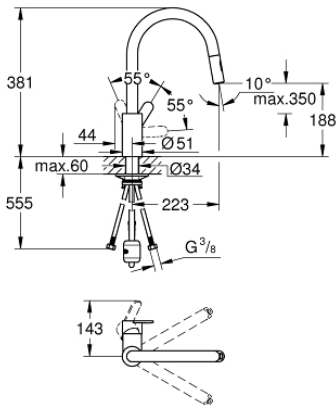

31 482 003 **EUROSTYLE COSMOPOLITAN SINGLE-LEVER SINK MIXER 1/2"**

PRODUCT DESCRIPTION

- Colour: Chrome
- high spout
- monobloc installation
- GROHE LongLife finish
- GROHE SilkMove 35 mm ceramic cartridge
- Easy Docking Function guarantees easy retraction and smooth docking back to the starting position
- Protected Water Ways no contact of water with lead or nickel inside the tap
- Pull-Out spout for greater flexibility
- Dual Spray - switch between laminar spray and SpeedClean shower jet using diverter
- adjustable flow rate limiter
- swivel tubular spout, swivel area 360°
- protected against backflow
- flexible connection hoses
- metal fixation set

31 482 003 EUROSTYLE COSMOPOLITAN SINGLE-LEVER SINK MIXER 1/2"

SPARE PARTS, May 2022 – now

- 1: Lever (Spare part-nr. 46750000)
 - 2: Cartridge (Spare part-nr. 46374000)
 - 3: Hose for sink mixer with pull-out dual spray or mousseur (Spare part-nr. 48293000)
 - 4: Pull-Out spray (Spare part-nr. 48416000)
 - 4.1: Non-return valve (Spare part-nr. 08565000)
 - 4.2: Flow straightener (Spare part-nr. 48347000)
 - 5: Shank fastening assembly (Spare part-nr. 48384000)
 - 6: Support plate (Spare part-nr. 05334000)
 - 7: Socket Spanner (Spare part-nr. 19332000)*
- * Optional accessories