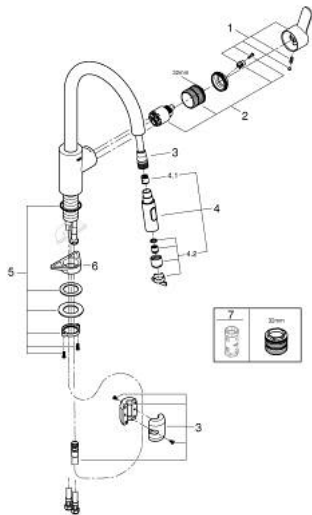

31 482 003 **EUROSTYLE COSMOPOLITAN SINGLE-LEVER SINK MIXER 1/2"**

PRODUCT DESCRIPTION

- Colour: Chrome
- high spout
- monobloc installation
- GROHE LongLife finish
- GROHE SilkMove 35 mm ceramic cartridge
- Easy Docking Function guarantees easy retraction and smooth docking back to the starting position
- Protected Water Ways no contact of water with lead or nickel inside the tap
- Pull-Out spout for greater flexibility
- Dual Spray - switch between laminar spray and SpeedClean shower jet using diverter
- adjustable flow rate limiter
- swivel tubular spout, swivel area 360°
- protected against backflow
- flexible connection hoses
- metal fixation set

31 482 003 EUROSTYLE COSMOPOLITAN SINGLE-LEVER SINK MIXER 1/2"

SPARE PARTS, May 2022 – now

- 1: Lever (Spare part-nr. 46750000)
 - 2: Cartridge (Spare part-nr. 46374000)
 - 3: Hose for sink mixer with pull-out dual spray or mousseur (Spare part-nr. 48293000)
 - 4: Pull-Out spray (Spare part-nr. 48416000)
 - 4.1: Non-return valve (Spare part-nr. 08565000)
 - 4.2: Flow straightener (Spare part-nr. 48347000)
 - 5: Shank fastening assembly (Spare part-nr. 48384000)
 - 6: Support plate (Spare part-nr. 05334000)
 - 7: Socket Spanner (Spare part-nr. 19332000)*
- * Optional accessories