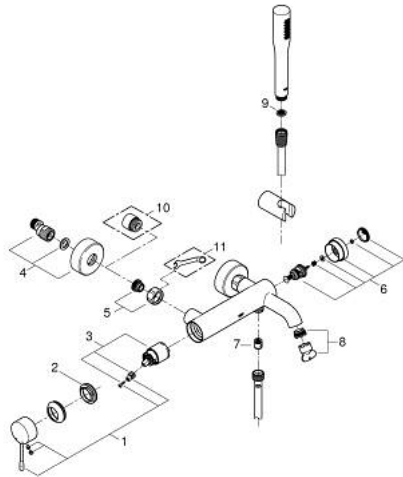

33 628 001 ESSENCE SINGLE-LEVER BATH/SHOWER MIXER 1/2"

PRODUCT DESCRIPTION

- Colour: Chrome
- wall mounted
- metal lever
- GROHE SilkMove 35 mm ceramic cartridge
- with temperature limiter
- GROHE LongLife finish
- automatic diverter: bath/shower
- mousseur
- shower outlet 1/2"
- integrated non-return valve
- S-unions
- protected against backflow
- with shower set
- Consisting of:
- wall shower holder Tempesta 100 Cosmopolitan (27 594 000)
- Euphoria Cosmopolitan Stick hand shower 1 spray (27 367)
- Silverflex shower hose 1.500 mm (28 364)

33 628 001 ESSENCE SINGLE-LEVER BATH/SHOWER MIXER 1/2"

SPARE PARTS, August 2013 – now

- 1: Lever (Spare part-nr. 46916000)
- 2: Screw coupling (Spare part-nr. 46460000)
- 3: Cartridge (Spare part-nr. 46374000)
- 4: S-union (Spare part-nr. 12662000)
- 5: Screw joint (Spare part-nr. 45044000)
- 6: Diverter (Spare part-nr. 46920000)
- 7: Non-return valve (Spare part-nr. 08565000)
- 8: Flow restrictor (Spare part-nr. 13926000)
- 9: Strainer (Spare part-nr. 0700200M)
- 10: Extension 3/4", 20 mm (Spare part-nr. 0713000M)*
- 11: Special Spanner (Spare part-nr. 19377000)*