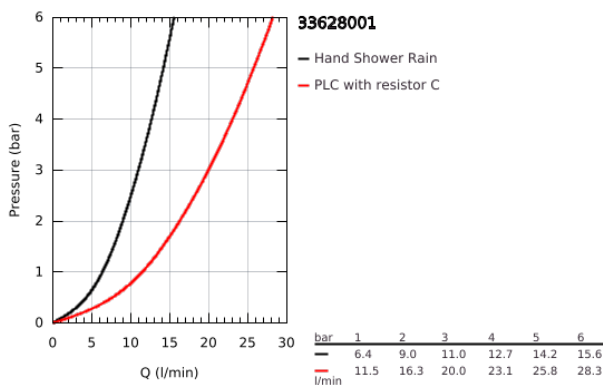

33 628 001 ESSENCE SINGLE-LEVER BATH/SHOWER MIXER 1/2"

PRODUCT DESCRIPTION

- Colour: Chrome
- wall mounted
- metal lever
- GROHE SilkMove 35 mm ceramic cartridge
- with temperature limiter
- GROHE LongLife finish
- automatic diverter: bath/shower
- mousseur
- shower outlet 1/2"
- integrated non-return valve
- S-unions
- protected against backflow
- with shower set
- Consisting of:
- wall shower holder Tempesta 100 Cosmopolitan (27 594 000)
- Euphoria Cosmopolitan Stick hand shower 1 spray (27 367)
- Silverflex shower hose 1.500 mm (28 364)

33 628 001 ESSENCE SINGLE-LEVER BATH/SHOWER MIXER 1/2"

SPARE PARTS, August 2013 – now

- 1: Lever (Spare part-nr. 46916000)
- 2: Screw coupling (Spare part-nr. 46460000)
- 3: Cartridge (Spare part-nr. 46374000)
- 4: S-union (Spare part-nr. 12662000)
- 5: Screw joint (Spare part-nr. 45044000)
- 6: Diverter (Spare part-nr. 46920000)
- 7: Non-return valve (Spare part-nr. 08565000)
- 8: Flow restrictor (Spare part-nr. 13926000)
- 9: Strainer (Spare part-nr. 0700200M)
- 10: Extension 3/4", 20 mm (Spare part-nr. 0713000M)*
- 11: Special Spanner (Spare part-nr. 19377000)*