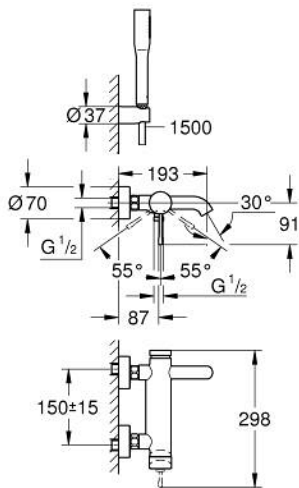

33 628 001 ESSENCE SINGLE-LEVER BATH/SHOWER MIXER 1/2"

PRODUCT DESCRIPTION

- Colour: Chrome
- wall mounted
- metal lever
- GROHE SilkMove 35 mm ceramic cartridge
- with temperature limiter
- GROHE LongLife finish
- automatic diverter: bath/shower
- mousseur
- shower outlet 1/2"
- integrated non-return valve
- S-unions
- protected against backflow
- with shower set
- Consisting of:
- wall shower holder Tempesta 100 Cosmopolitan (27 594 000)
- Euphoria Cosmopolitan Stick hand shower 1 spray (27 367)
- Silverflex shower hose 1.500 mm (28 364)

33 628 001 ESSENCE SINGLE-LEVER BATH/SHOWER MIXER 1/2"

SPARE PARTS, August 2013 – now

- 1: Lever (Spare part-nr. 46916000)
- 2: Screw coupling (Spare part-nr. 46460000)
- 3: Cartridge (Spare part-nr. 46374000)
- 4: S-union (Spare part-nr. 12662000)
- 5: Screw joint (Spare part-nr. 45044000)
- 6: Diverter (Spare part-nr. 46920000)
- 7: Non-return valve (Spare part-nr. 08565000)
- 8: Flow restrictor (Spare part-nr. 13926000)
- 9: Strainer (Spare part-nr. 0700200M)
- 10: Extension 3/4", 20 mm (Spare part-nr. 0713000M)*
- 11: Special Spanner (Spare part-nr. 19377000)*