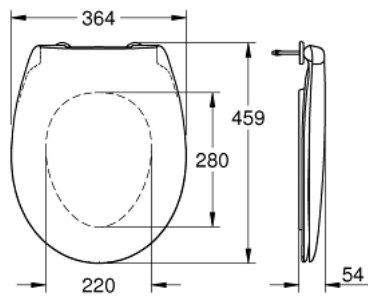

39 493 000 **BAU CERAMIC WC SEAT SOFT CLOSE**

PRODUCT DESCRIPTION

- Colour: alpine white
- with lid
- quick release function
- detachable
- material: Duroplast
- including fixation set
- stainless steel hinges
- easy fixation from above
- compatible with all Bau Ceramic bowls except 39 910 000

39 493 000 **BAU CERAMIC WC SEAT SOFT CLOSE**

SPARE PARTS, March 2017 – now

1: Damper (Spare part-nr. 49528000)

2: Buffer set (Spare part-nr. 49530000)

3: Fixing set (Spare part-nr. 49529000)