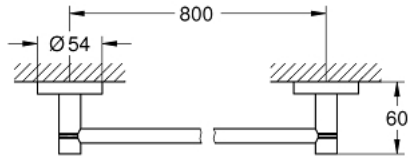

## 40 386 GL1 ESSENTIALS TOWEL RAIL

### PRODUCT DESCRIPTION

- Colour: cool sunrise
- material: metal
- 854 mm (useable length 800 mm)
- concealed fastening
- GROHE Long-Life finish
- suitable for screwing (including screws and dowels) or gluing (glue 40 915 000 sold separately)